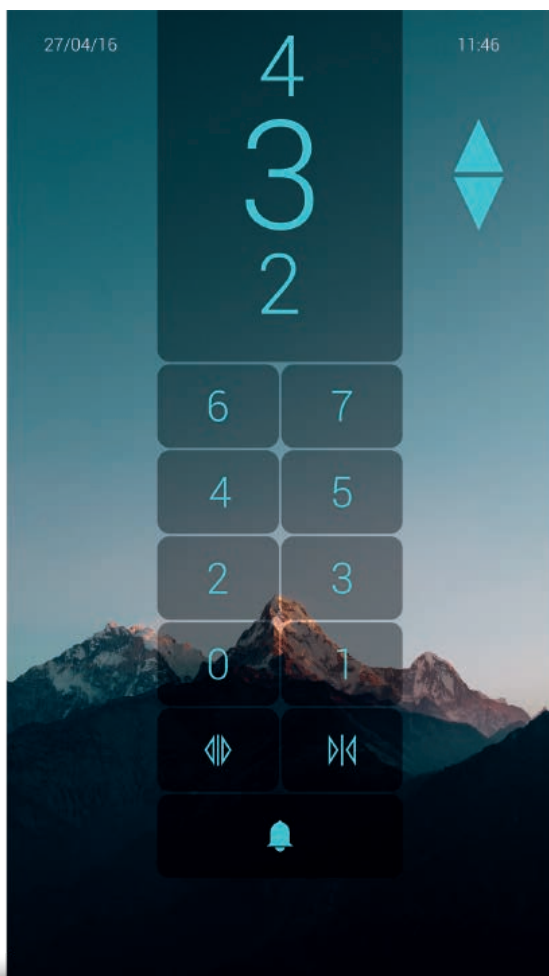

PEW Electrical
Distributors

VEGA[®]
ITALIAN STYLE FOR LIFTS

IRIS TOUCH

High resolution touch display.

MAIN FEATURES

- Completely touch with customisable background, arrows, floors, logo and signalling.
- Full HD resolution.
- Editor via local network or touch screen on display for setting Graphic.
- User-friendly menu and Editor.
- Suitable for COP installations.
- Serial and parallel operation via Transponder interface.
- Tempered glass support thickness 5mm.
- Possibility to update video and music.
- Voice synthesizer integrated.
- Clock integrated.
- Internet access for updating of news, weather condition and clock.
- Colours: 16.8 M.
- Temperature range: -20/+70°C.
- Software updating is available by USB port on a button in the car.

Customisable layouts achieved via online Genius Software

Key Pad to meet
EN81-70 compliance

IRIS TOUCH 15.6"

Resolution: 1920x1080 pixel
Power supply: 12+24 V DC ±10%
Encumbrance: 400X300X50 mm

IRIS TOUCH 21.5"

Display TFT

Viewable Area

GENIUS
IRIS TOUCH' dedicated programming software

15.6 - 21.5"
Customisable graphics