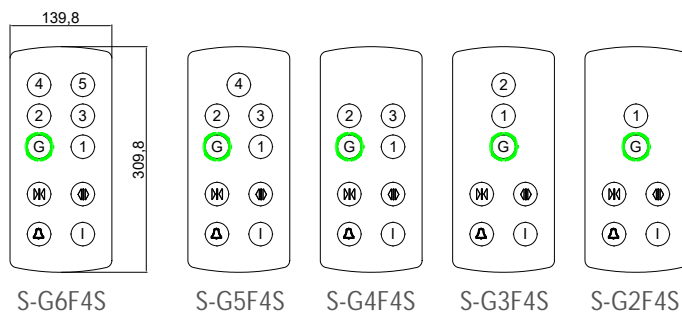

## VEGA Achille Pushbutton

- ▶ EN81-70
- ▶ EN81-71 Class 1
- ▶ IP54

Pushbutton inlays

4.3" TFT

7.0" TFT