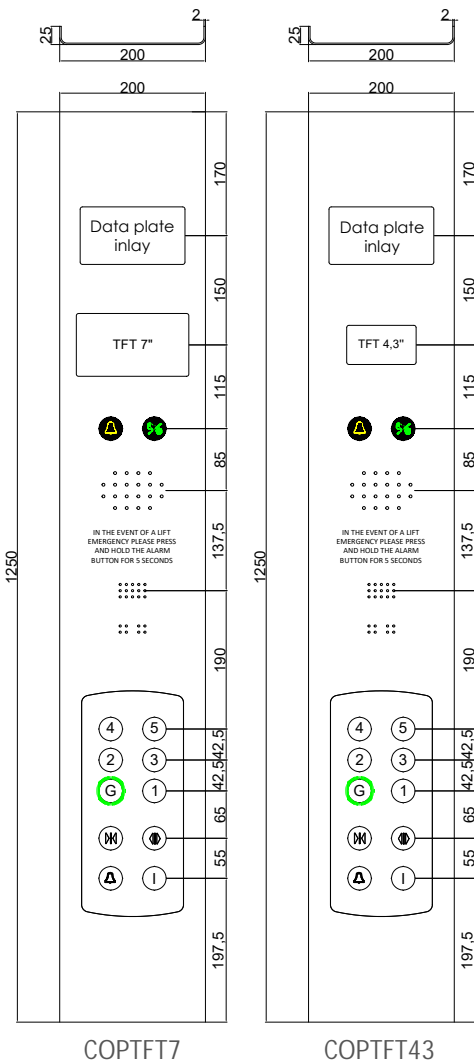

## VEGA Achille Pushbutton

- ▶ EN81-70
- ▶ EN81-71 Class 1
- ▶ IP54

Pushbutton inlays

4.3" TFT

7.0" TFT