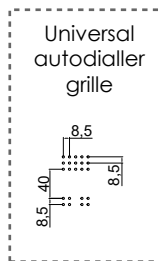

## VEGA Achille Pushbutton

- ▶ EN81-70
- ▶ EN81-71 Class 1
- ▶ IP54

Pushbutton inlays

4.3" TFT

7.0" TFT