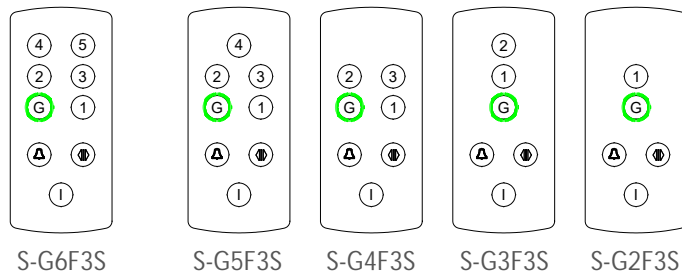

## VEGA Achille Pushbutton

- ▶ EN81-70
- ▶ EN81-71 Class 1
- ▶ IP54

Pushbutton inlays

4.3" TFT

7.0" TFT